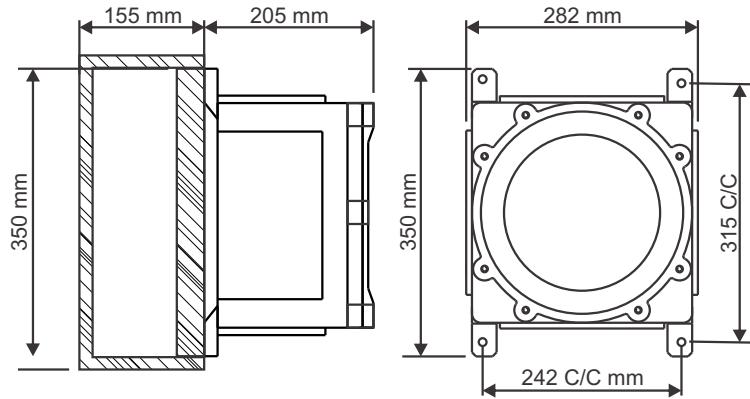

Flameproof LED Emergency Light 100 Watt

Depth = 205 mm

	SALIENT FEATURES
Input	230 VAC
Wattage	100 Watts
Moc	LM 6, Aluminum, IP 65
Weight	15 kg approx.
Light	High bright LED
Light colour	High bright cool white LED
Battery backup	60 minutes
Charging time	8 Hours, charger inbuilt in box
LED heat dispersion	Through internal thermal construction
Viewing angle	120°
Colour Temperature	6500K
LED Life span	50,000 Hrs
Hardware	SS
Coating	Powder coated
Function Type	Automatic ON when power supply OFF
Operating Temp.	Upto 50 °C
Cable entry	Max. 2 Nos . - M20 or 1/2 " NPT or 3/4" NPT (we give M20 by default)
Gas group	IIA, IIB, Zone 1 and Zone 2