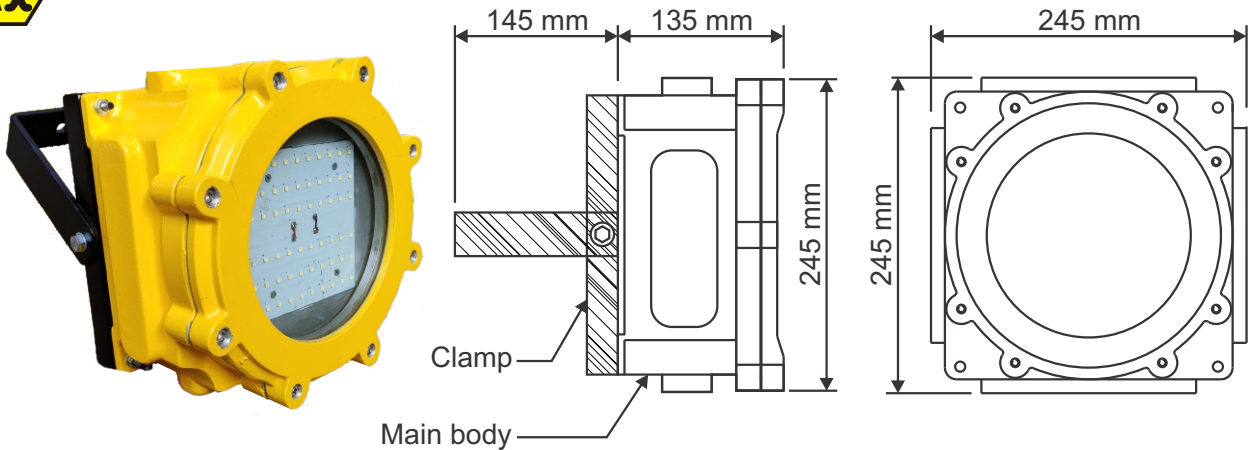

Flameproof LED Emergency Light 30 / 60 Watt

	SALIENT FEATURES
Input	230 VAC
Wattage	30 / 60 Watts
Moc	LM 6, Aluminum, IP 65
Weight	9 kg approx.
Light	High bright LED
Light colour	High bright cool white LED
Battery backup	60 minutes
Charging time	8 Hours, charger inbuilt in box
LED heat dispersion	Through internal thermal construction
Viewing angle	120°
Colour Temperature	6500K
LED Life span	50,000 Hrs
Hardware	SS
Coating	Powder coated
Function Type	Automatic ON when power supply OFF
Operating Temp.	50 °C
Cable entry options	Max. 2 Nos. - M20 or 1/2" NPT or 3/4" NPT (we give M20 by default)
Gas group	IIA, IIB, Zone 1 and Zone 2