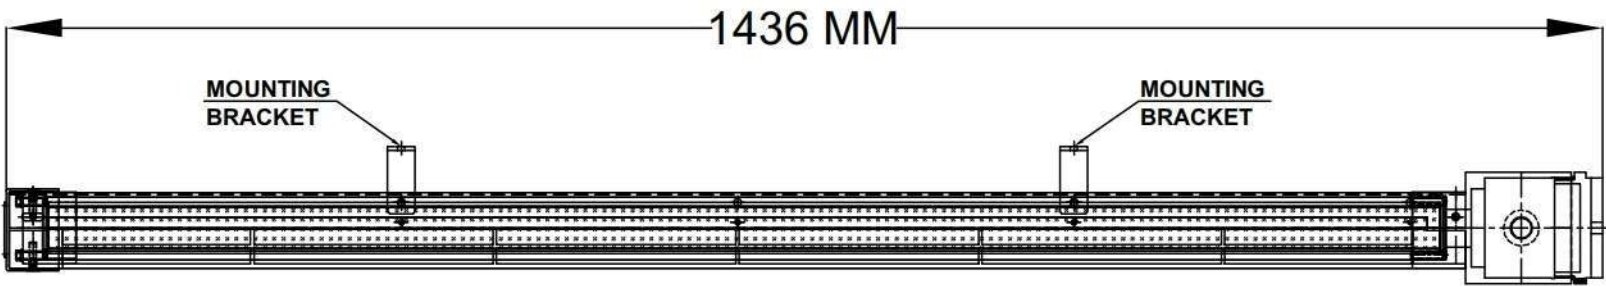

**FLAMEPROOF LED
EMERGENCY TUBE LIGHT**

FLAMEPROOF INSTRUMENTATION