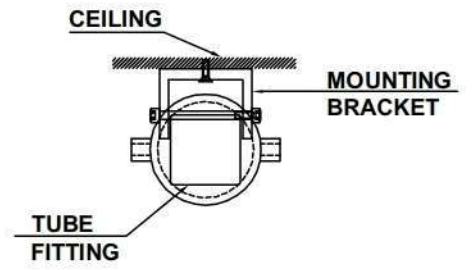

**FLAMEPROOF LED
EMERGENCY TUBE LIGHT**

FLAMEPROOF INSTRUMENTATION