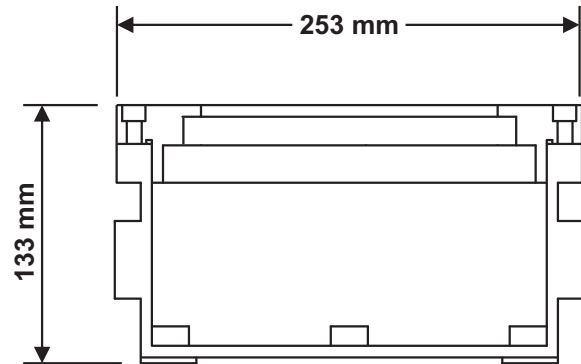

FRONT VIEW

FI

Flameproof Instrumentation

E / 14 , Anand nagar MIDC, Ambarnath (E), Dist: Thane, Maharashtra.
e-mail : sales@flameproof.co.in   www.flameproof.co.in