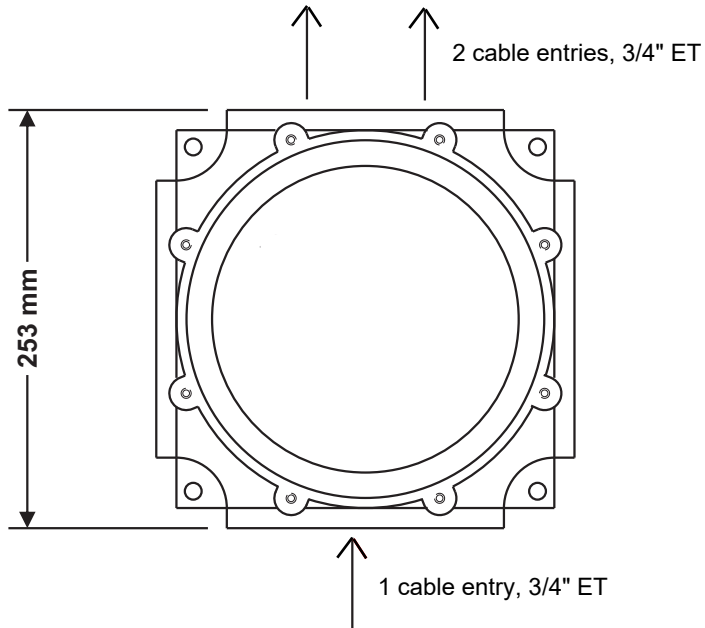

FLAMEPROOF ENCLOSURE FOR BATTERY STORAGE & CIRCUITRY

TOP VIEW