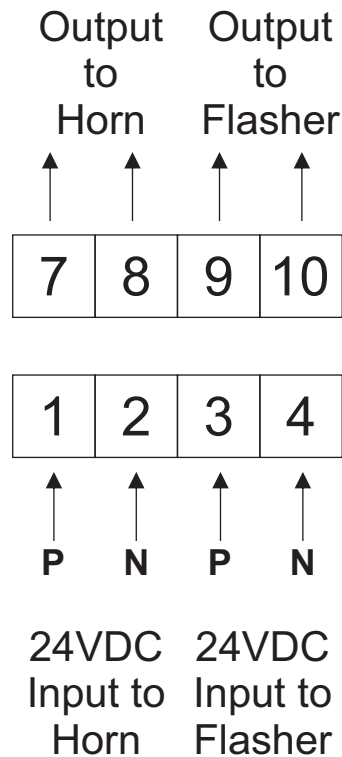

Flameproof Hooter with Jumbo Flasher (95 dB)

	SALIENT FEATURES
Aux. Supply	230 VAC / 110VAC / 24VDC
Power Consumption	600mA @ 24 VDC & 120mA @ 230 VAC & 110VAC
Audio Range	95 dB
Flasher	LED (Strobe Effect)
Operating Temp.	Up to 55°C
Humidity	90% at 40°C
Enclosure	LM 6, Aluminum
Weather Protection	IP 65
Coating	Powder coated
Dimension	As per drawing
Applications	Hazardous area
Gas group	IIA, IIB & IIC, Zone 1 & Zone 2
Weight	14 Kg
Terminals	Up to 2.5 Sqmm
Cable Entry	M20 OR 3/4 NPT OR 1/2" NPT
Mounting	Wall mounting / slab mounting type

For 230 VAC

For 24 VDC

For 110 VAC

Note : You will have to refer connection diagram as per product voltage only.

Flameproof Instrumentation

Made in

Flameproof Instrumentation

Plot. No. E/14, Addl. MIDC, Anand Nagar, Ambarnath (E), Dist. Thane, Maharashtra, India — 421 506.,