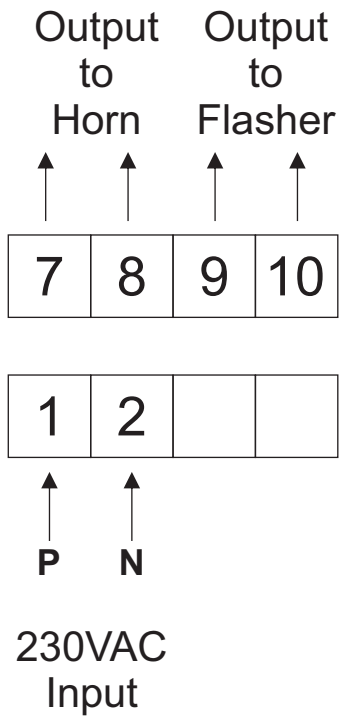

Flameproof Hooter with Jumbo Flasher (95 dB)

	SALIENT FEATURES
Aux. Supply	230 VAC / 110VAC / 24VDC
Power Consumption	600mA @ 24 VDC & 120mA @ 230 VAC & 110VAC
Audio Range	95 dB
Flasher	LED (Strobe Effect)
Operating Temp.	Up to 55°C
Humidity	90% at 40°C
Enclosure	LM 6, Aluminum
Weather Protection	IP 65
Coating	Powder coated
Dimension	As per drawing
Applications	Hazardous area
Gas group	IIA, IIB & IIC, Zone 1 & Zone 2
Weight	14 Kg
Terminals	Up to 2.5 Sqmm
Cable Entry	M20 OR 3/4 NPT OR 1/2" NPT
Mounting	Wall mounting / slab mounting type

For 230 VAC

For 24 VDC

For 110 VAC

Note : You will have to refer connection diagram as per product voltage only.

Flameproof Instrumentation

Made in

Flameproof Instrumentation

Plot. No. E/14, Addl. MIDC, Anand Nagar, Ambarnath (E), Dist. Thane, Maharashtra, India — 421 506.,