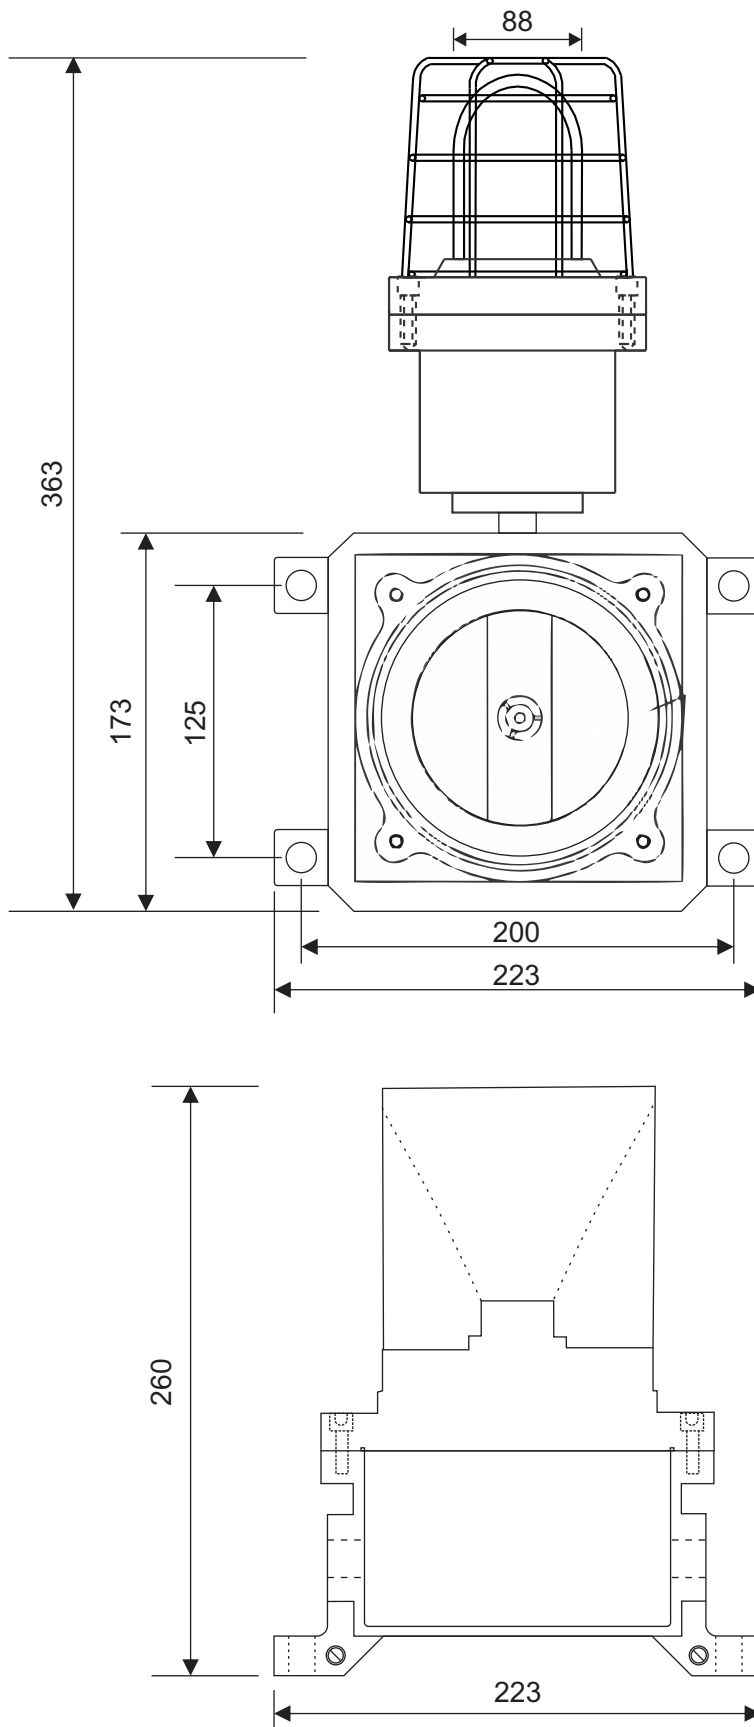

Dimensional Details

Flameproof Instrumentation

Made in

Flameproof Instrumentation

Plot. No. E/14, Addl. MIDC, Anand Nagar, Ambarnath (E), Dist. Thane, Maharashtra, India — 421 506.,

sales@flameproof.co.in

9321160178

www.flameproof.co.in