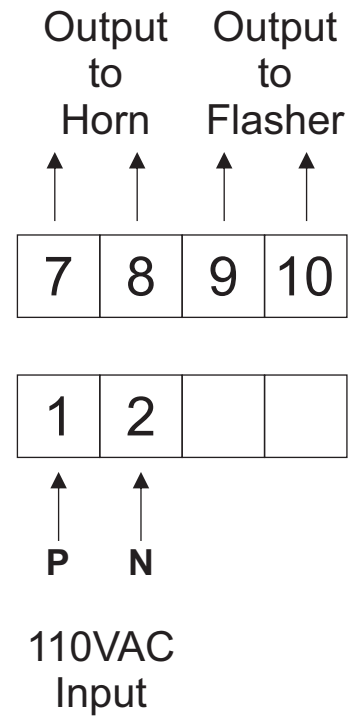

Flameproof Hooter with Jumbo Flasher (95 dB)

	SALIENT FEATURES
Aux. Supply	230 VAC / 110VAC / 24VDC
Power Consumption	600mA @ 24 VDC & 120mA @ 230 VAC & 110VAC
Audio Range	95 dB
Flasher	LED (Strobe Effect)
Operating Temp.	Up to 55°C
Humidity	90% at 40°C
Enclosure	LM 6, Aluminum
Weather Protection	IP 65
Coating	Powder coated
Dimension	As per drawing
Applications	Hazardous area
Gas group	IIA, IIB & IIC, Zone 1 & Zone 2
Weight	14 Kg
Terminals	Up to 2.5 Sqmm
Cable Entry	M20 OR 3/4 NPT OR 1/2" NPT
Mounting	Wall mounting / slab mounting type

For 230 VAC

For 24 VDC

For 110 VAC

Note : You will have to refer connection diagram as per product voltage only.

Flameproof Instrumentation

Made in

Flameproof Instrumentation

Plot. No. E/14, Addl. MIDC, Anand Nagar, Ambarnath (E), Dist. Thane, Maharashtra, India — 421 506.,