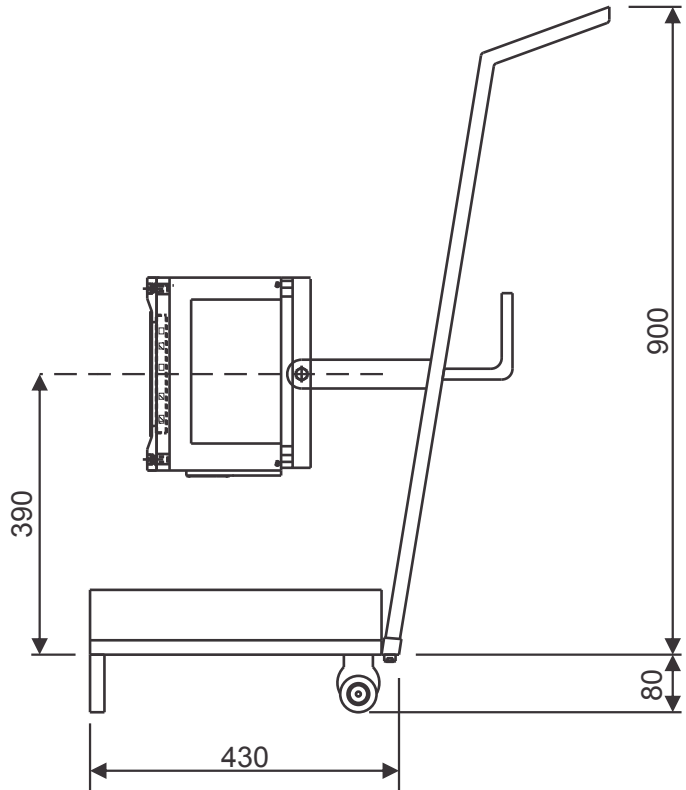

# Flameproof Portable Emergency Light

	SALIENT FEATURES
Charging Input	230 VAC
Wattage	30 / 60 / 100 Watt
Moc	LM 6, Aluminum, <b>IP 65</b>
Weight	15 Kg without trolley / 20 Kg with trolley
Light	High bright LED
Light colour	High bright cool white LED
Battery backup	60 minutes
Charging time	8 Hours, charger inbuilt in box
LED heat dispersion	Through internal thermal construction
Viewing angle	120°
Colour Temperature	6500K
LED Life span	50,000 Hrs
Hardware	SS
Coating	Powder coated
Function Type	Portable light with ON / OFF switch
Operating Temp.	50 °C
Cable entry	Max. 2 Nos., Size options : M20, 3/4" NPT or 1/2" NPT (select any one)
Gas group	IIA, IIB, Zone 1 and Zone 2
Charging Process	By external charger in safe area only

# Dimensional details

Flameproof Instrumentation

Made in